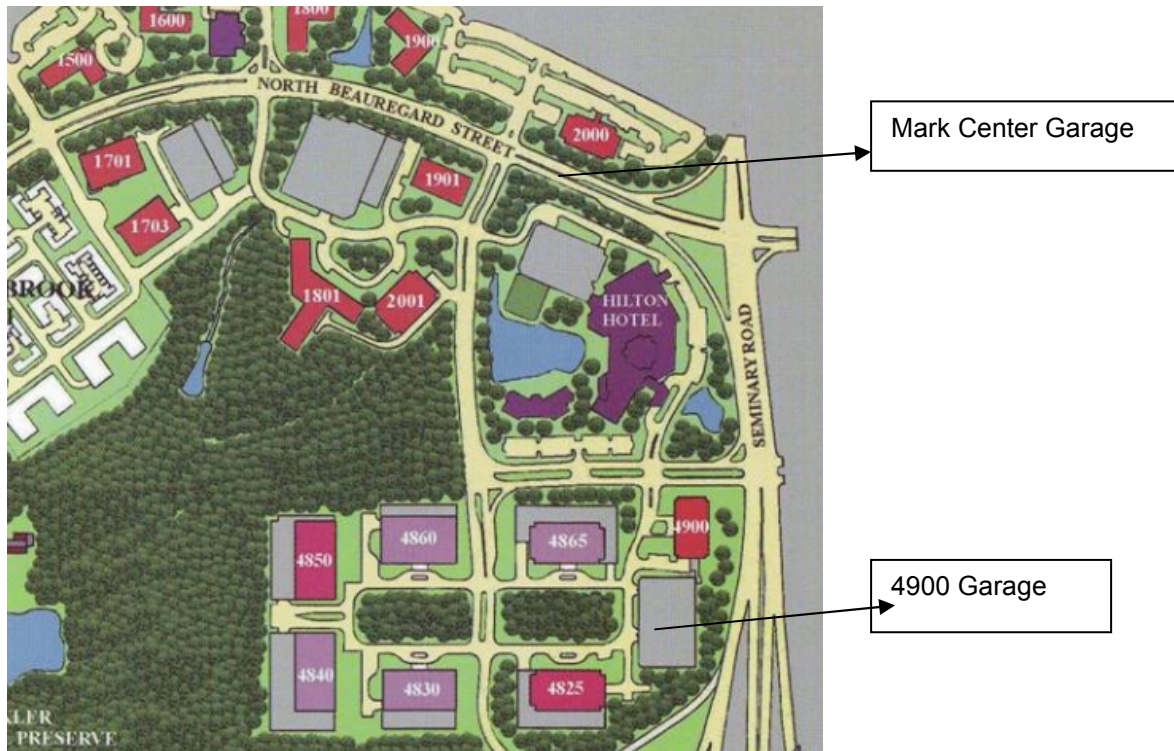

December Press Release – 40th DAR 2010 – Hilton Alexandria Mark Center –

Complimentary Parking is provided for overnight guests (regular size vehicles only) at the hotel’s parking garage and in the Executive Retreat parking area. Parking at hotel’s main garage provided at \$5 per day with in/out privileges for attendees not staying at the hotel. Oversized vehicles/recreational vehicles/trailers may be parked on the street but zoning does not permit anyone sleeping in the recreational vehicles. Camping facilities are located over 25 miles south of the Hilton location. Additionally Overflow Parking Availability has been identified by the Conference Manager for our Event.

	4900 Garage	Mark Center Garage
HOURS OF OPERATION	6:30 AM – 8:00 PM	6:30 AM – 7:00 PM
WEEKEND SCHEDULE	Closed on Saturday and Sunday -Gates Open-	Regular Hours
RATES		
EARLY BIRD SPECIAL	YES Park before 8:00 AM - \$4 all day rate	NO
First 30 Minutes	FREE	FREE
31 Minutes to 1 Hour	\$2.75	\$2.75
1 to 2 Hours	\$5.50	\$5.50
Max	\$7.50	\$7.50